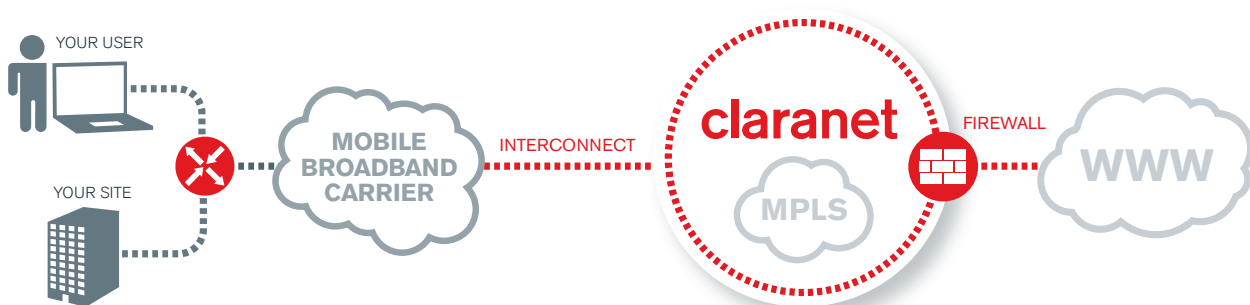

Mobile Broadband

3G broadband designed for business, managed by experts

Give your people the freedom to work wherever they are while retaining the control you need with business mobile internet. Mobile Broadband from Claranet supports your business continuity needs and disaster recovery plans as part of an integrated network solution.

Mobile Broadband service overview

- Available as internet facing or as part of your private MPLS network
- Available as part of your private MPLS network
- Security built-in. Authentication by Claranet and not the 3G network
- 24x7x365 UK support
- Up to 21Mbit/s speed (10Mbit/s typical max)
- Fair usage policy applies